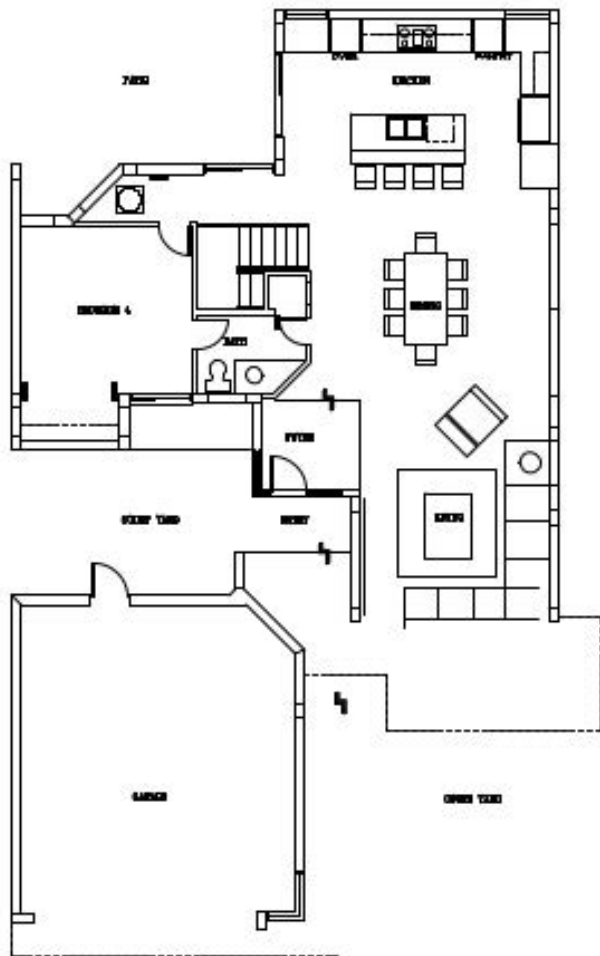

Floor Plans

921 Sunset Drive Coral Gables, FL 33146

FIRST FLOOR OPTION

WALL LEGEND

1/4"

SECOND FLOOR OPTION

WALL LEGEND

1/4"