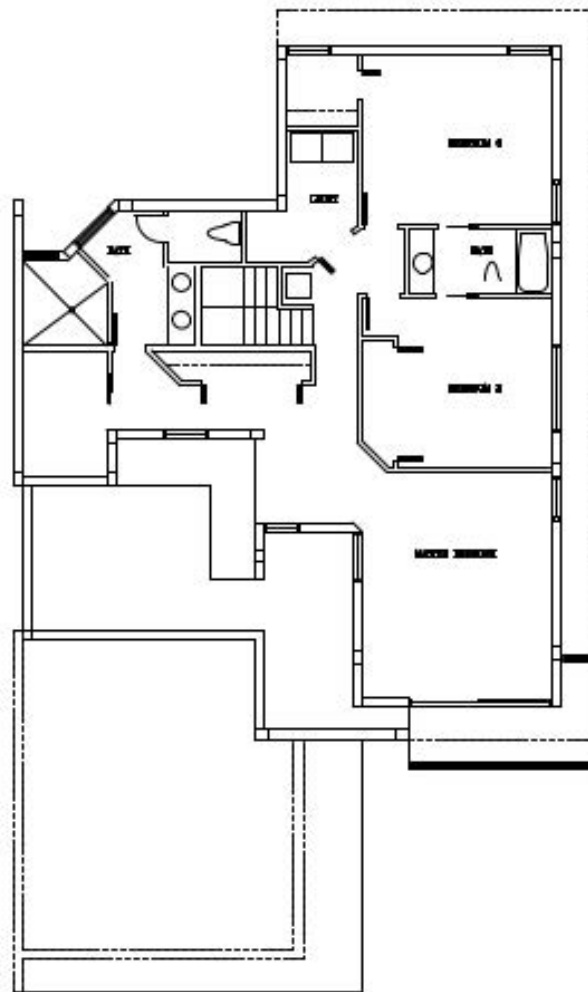

Floor Plans

921 Sunset Drive Coral Gables, FL 33146

FIRST FLOOR OPTION

WALL LEGEND

1/4"

SECOND FLOOR OPTION

WALL LEGEND

1/4"