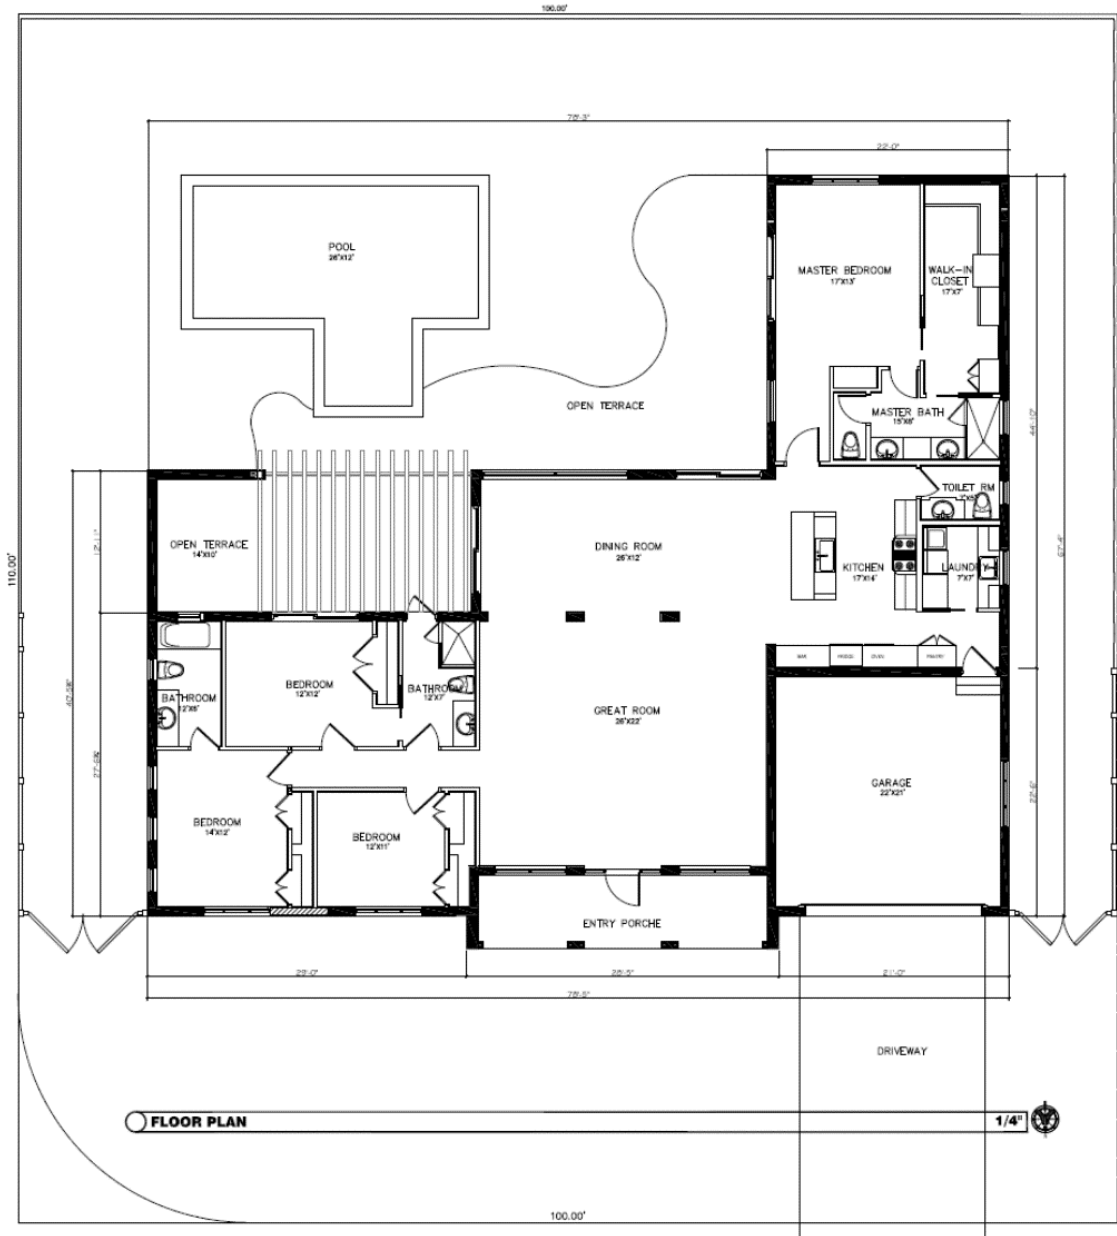

510 Tivoli Floor Plan

Please contact: 305-648-0005