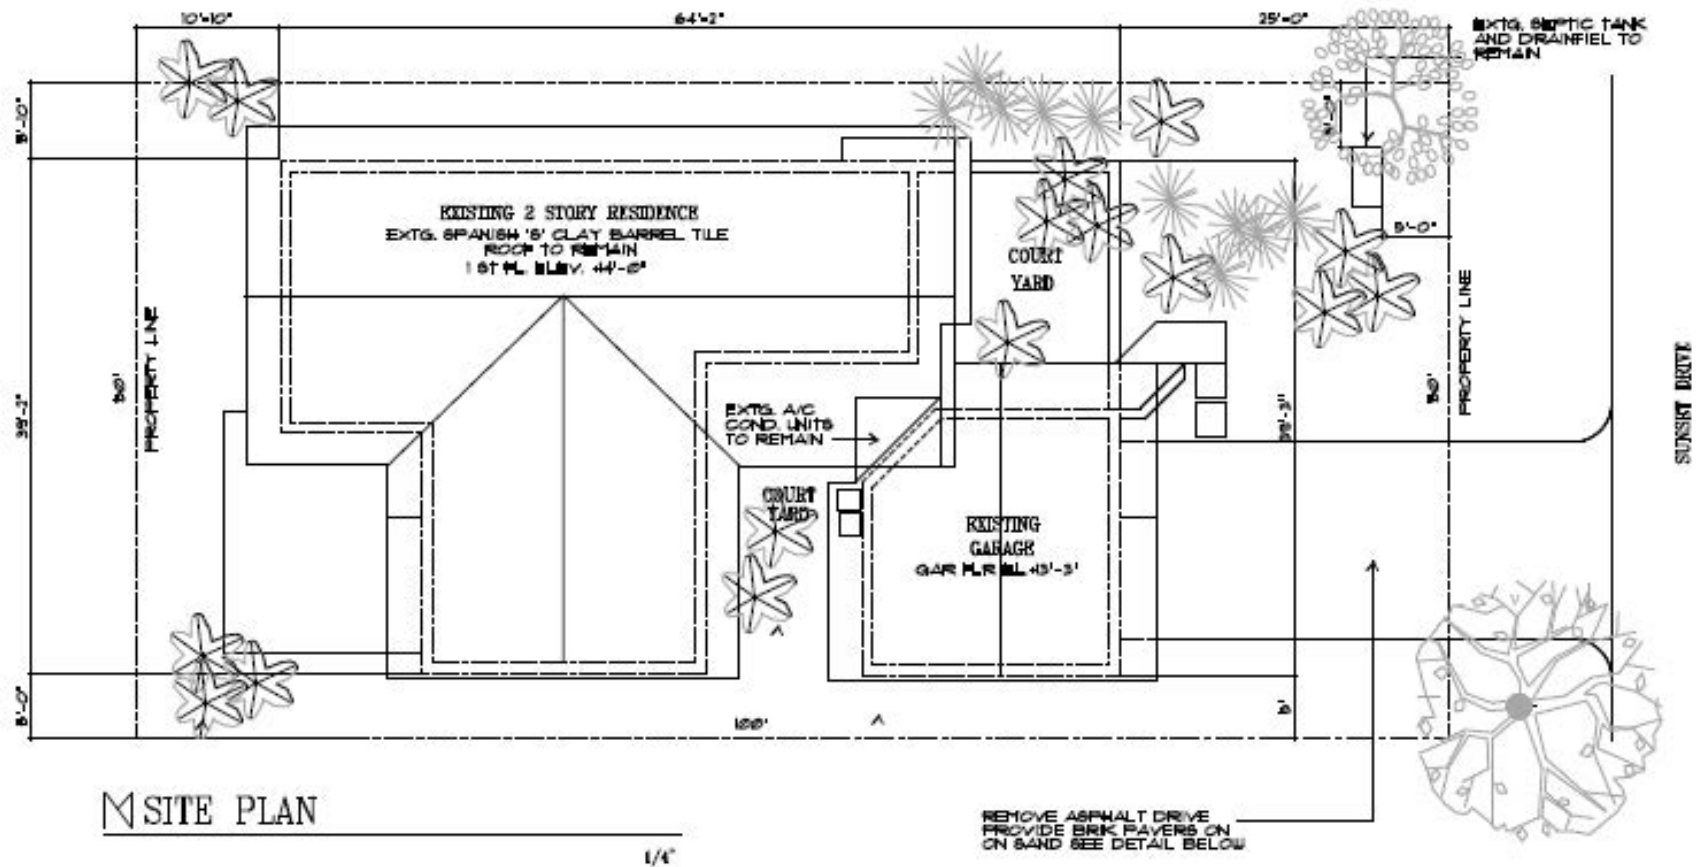

Site Plan

921 Sunset Drive Coral Gables, FL 33146

Please contact: 305-648-0005
www.GroveProperties.com